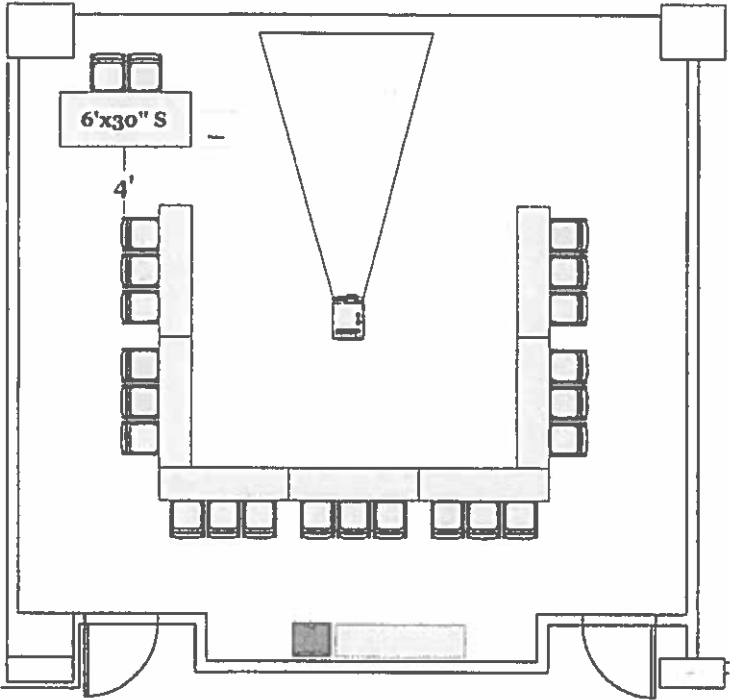

# Mezzanine 5

- 1 - 6'x30" skirted head table w/2 chairs**
- 7 - 6'x18" tables w/ 3 chairs**  
**U-Shape for 21**
- Podium**
- 1-6'x18" table in back**
- 1-chair in back for facilitator**