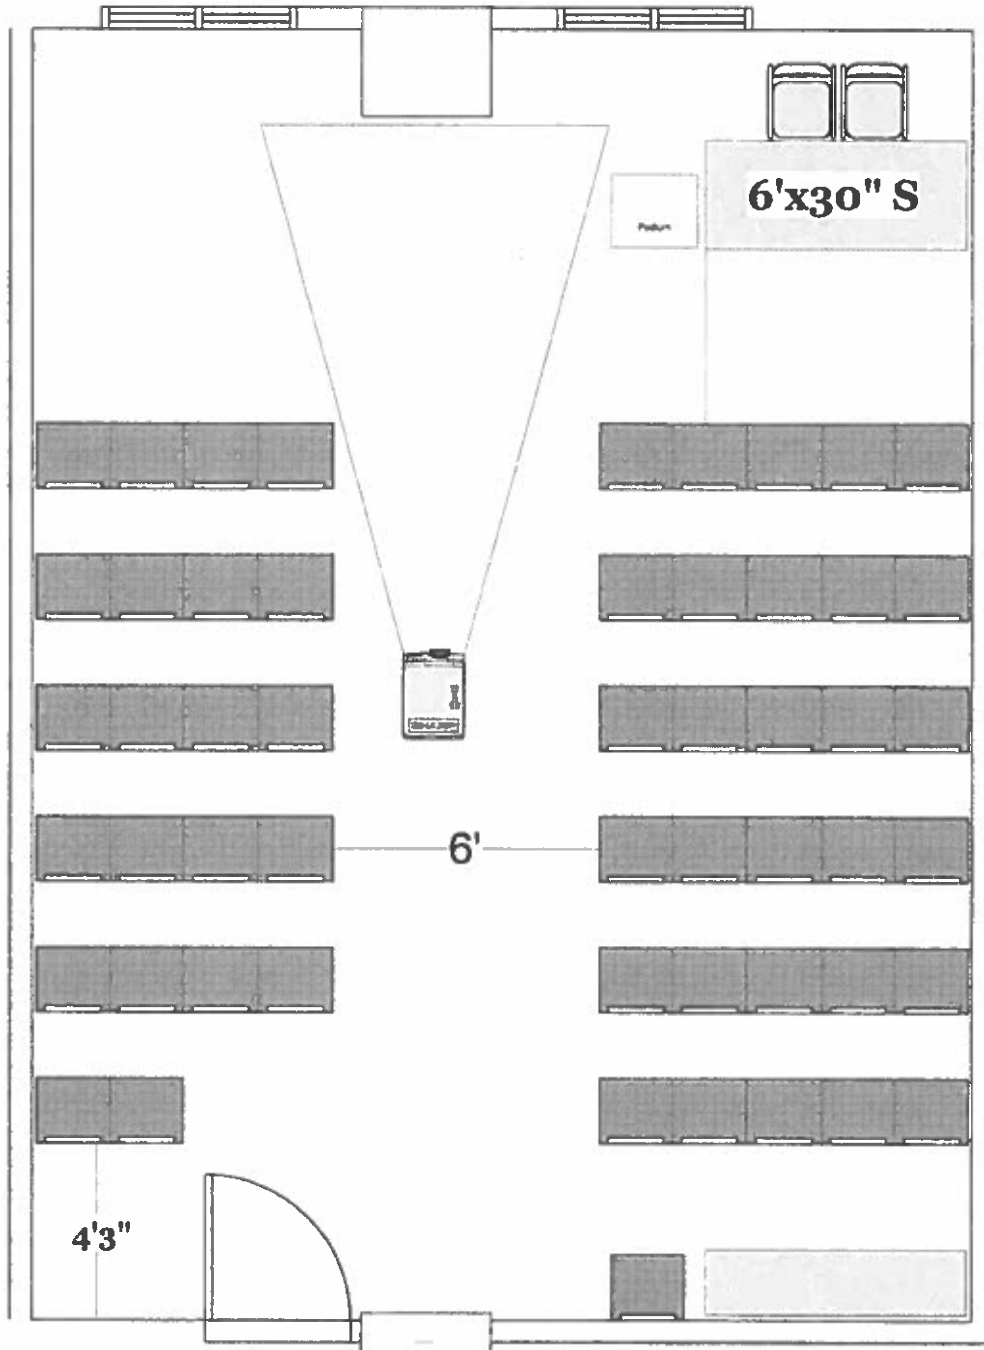

Mezzanine 2

- 1 - 6'x30" skirted head table w/2 chairs
- Classroom seating for 52
- Podium
- 1-6'x18" table in back
- 1-chair in back for facilitator