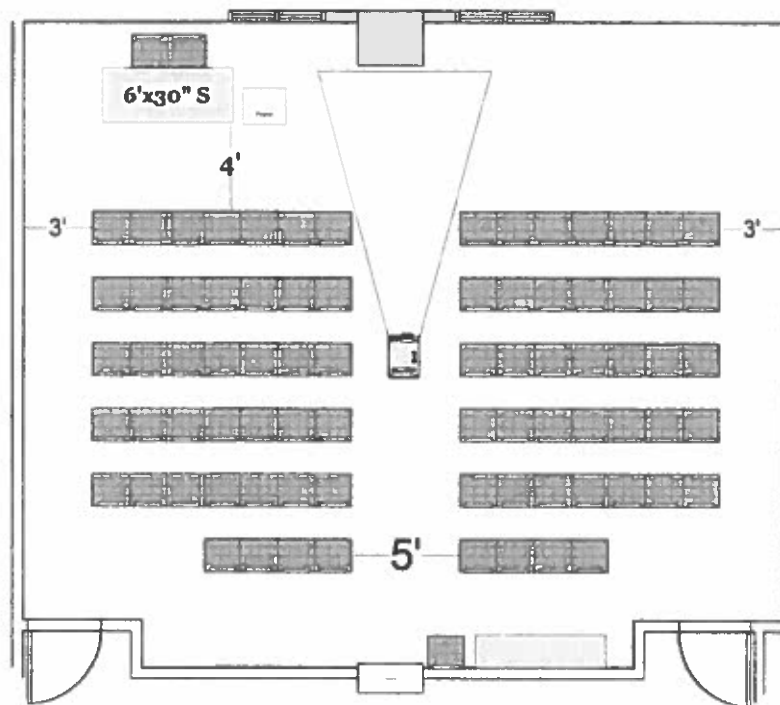

# Mezzanine Room 1

- 1 - 6'x30" skirted head table w/2 chairs
- Theater seating for 78
- Podium
- 1-6'x18" table in back
- 1-chair in back for facilitator