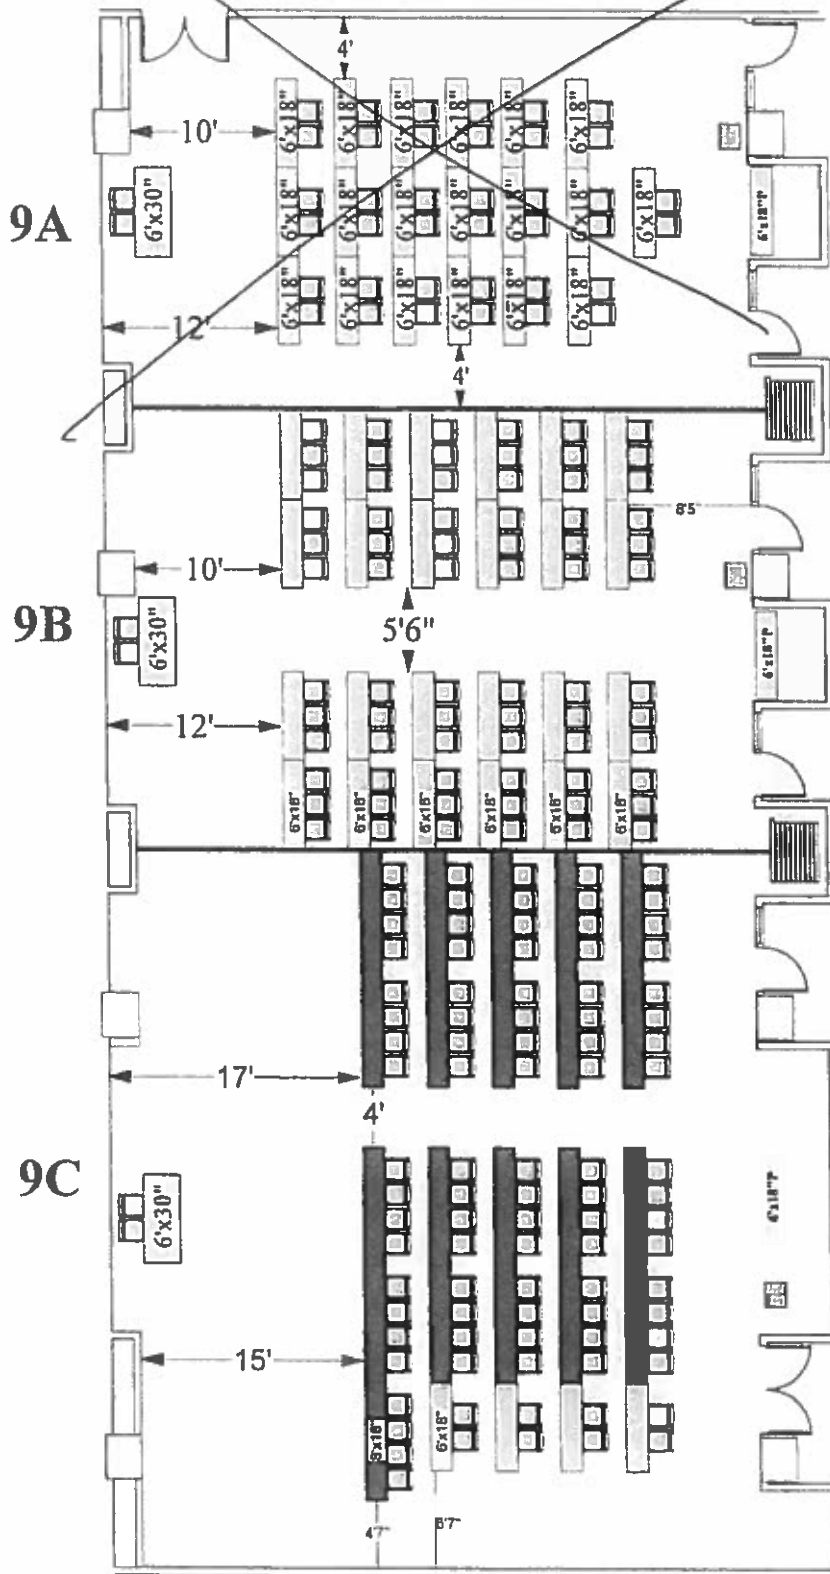

TCEA
January 30-February 5, 2016
Meeting Room 9A, 9B, 9C

MR 9A
PC Lab (Mon-Fri)
 1-6'x30" skirted
 head table w/2 chairs
 19-6'x18" tables w/2 chairs
 1- 6'x18" plain table
 1-chair for the facilitator
 Classroom seating for 38

MR 9B
BYOD Lab (Mon-Fri)
 1-6'x30" skirted
 head table w/2 chairs
 24-6'x18" tables w/3 chairs
 1- 6'x18" plain table
 1-chair for facilitator
 Classroom seating for 72

MR 9C
BYOD Lab (Mon-Fri)
 1-6'x30" skirted
 head table w/2 chairs
 21-8'x18" tables w/ 4 chairs
 4-6'x18" tables w/2 chairs
 1- 6'x18" plain table
 1-chair for the facilitator
 Classroom seating for 92