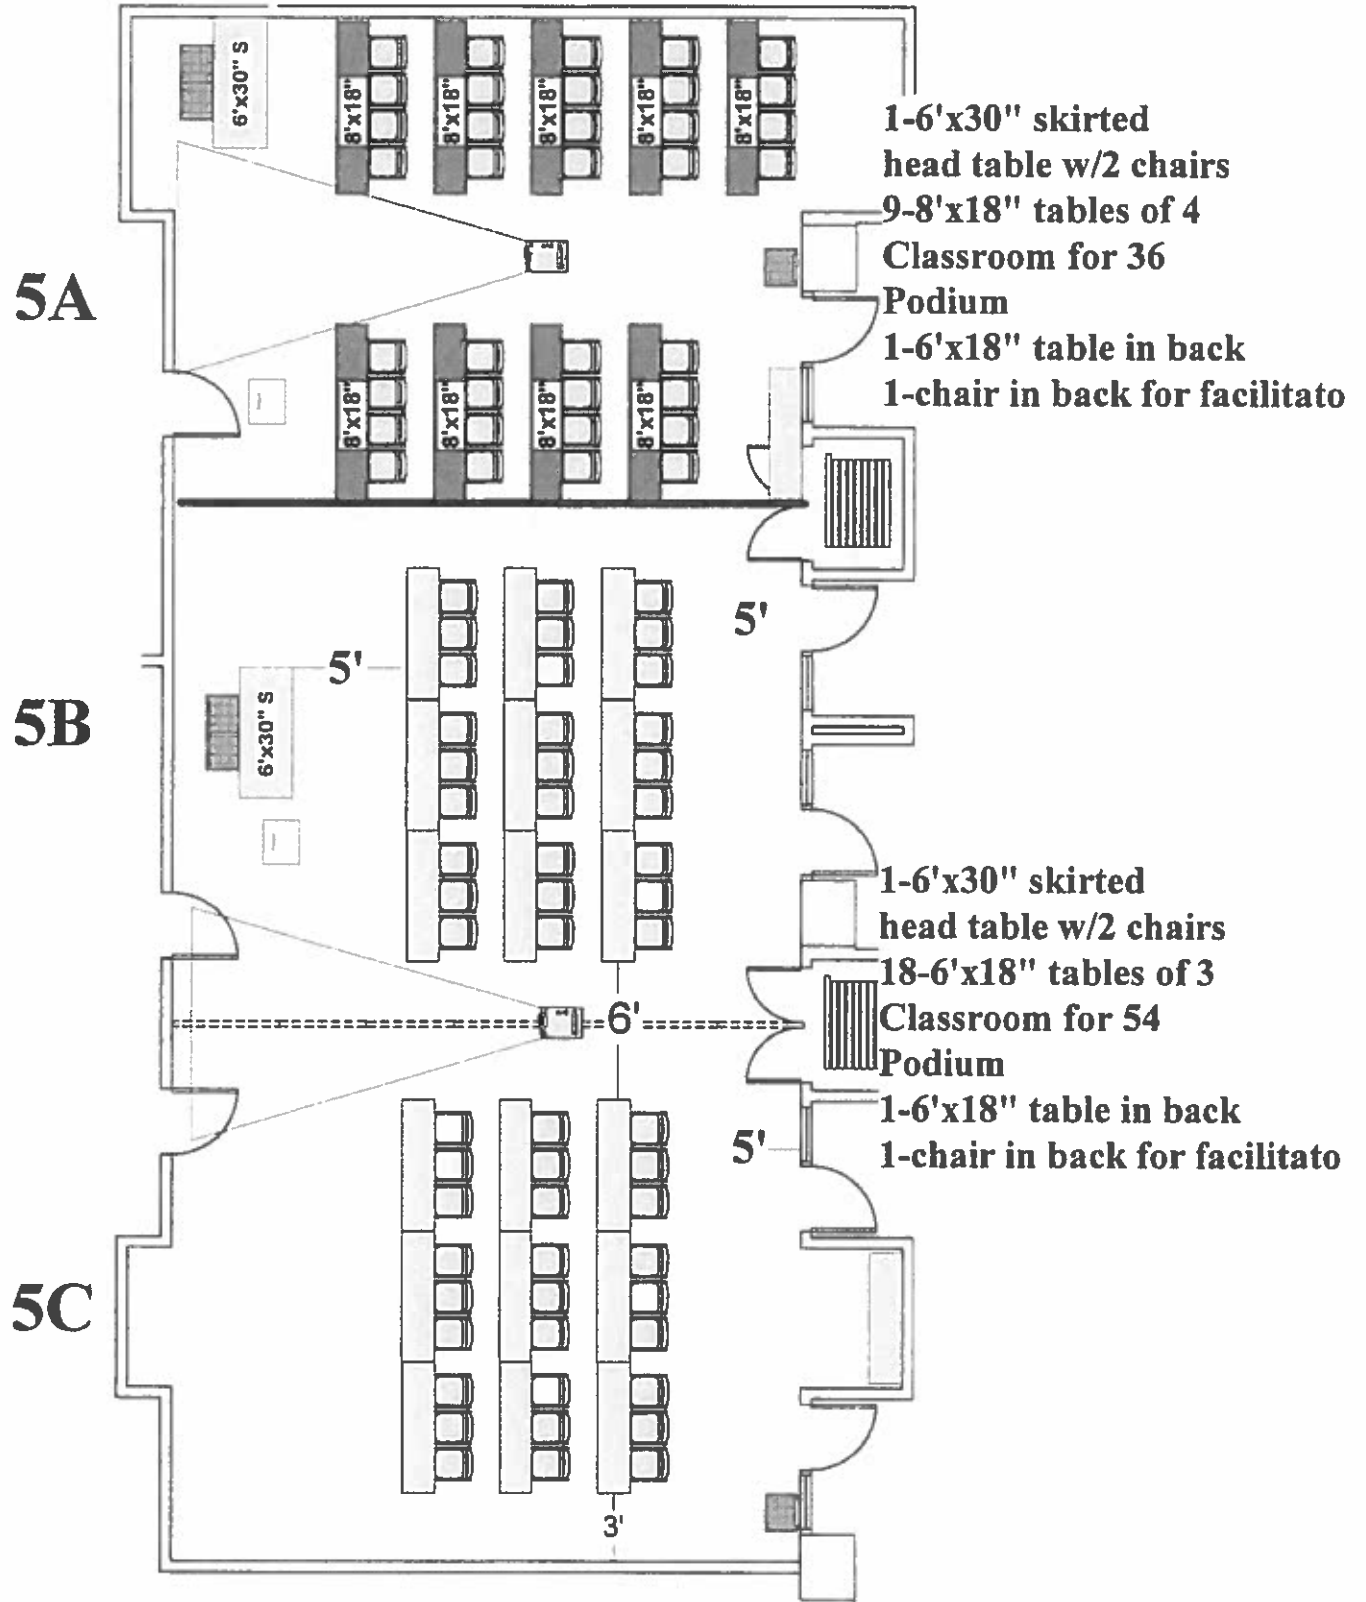

Meeting Room 5

Setup capacity is based on available inventory and may vary with customized room requirements such as audio visual, food & beverage and staging.