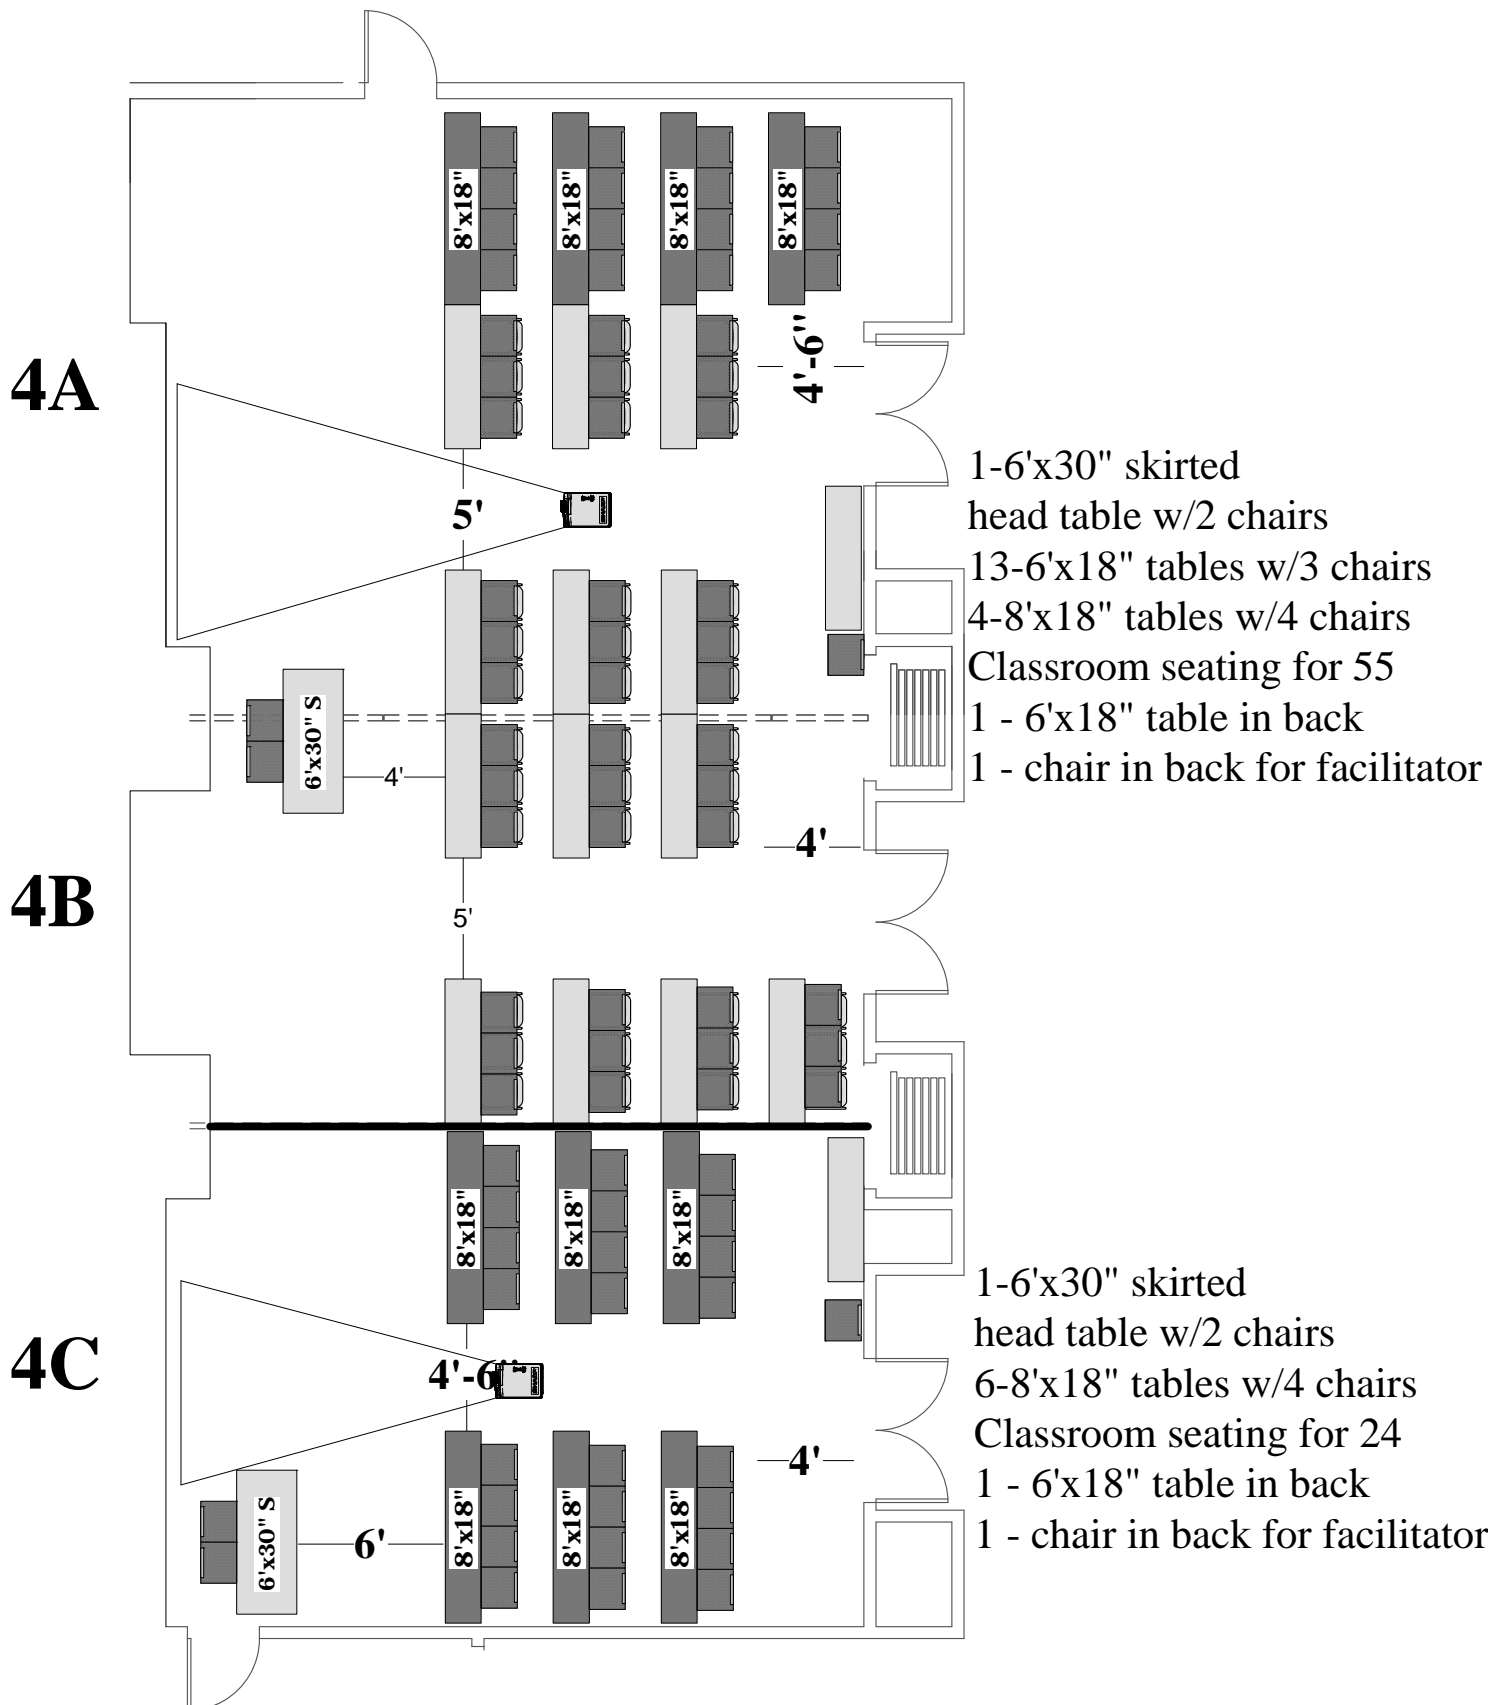

# Meeting Room 4

Setup capacity is based on available inventory and may vary with customized room requirements such as audio visual, food & beverage and staging.