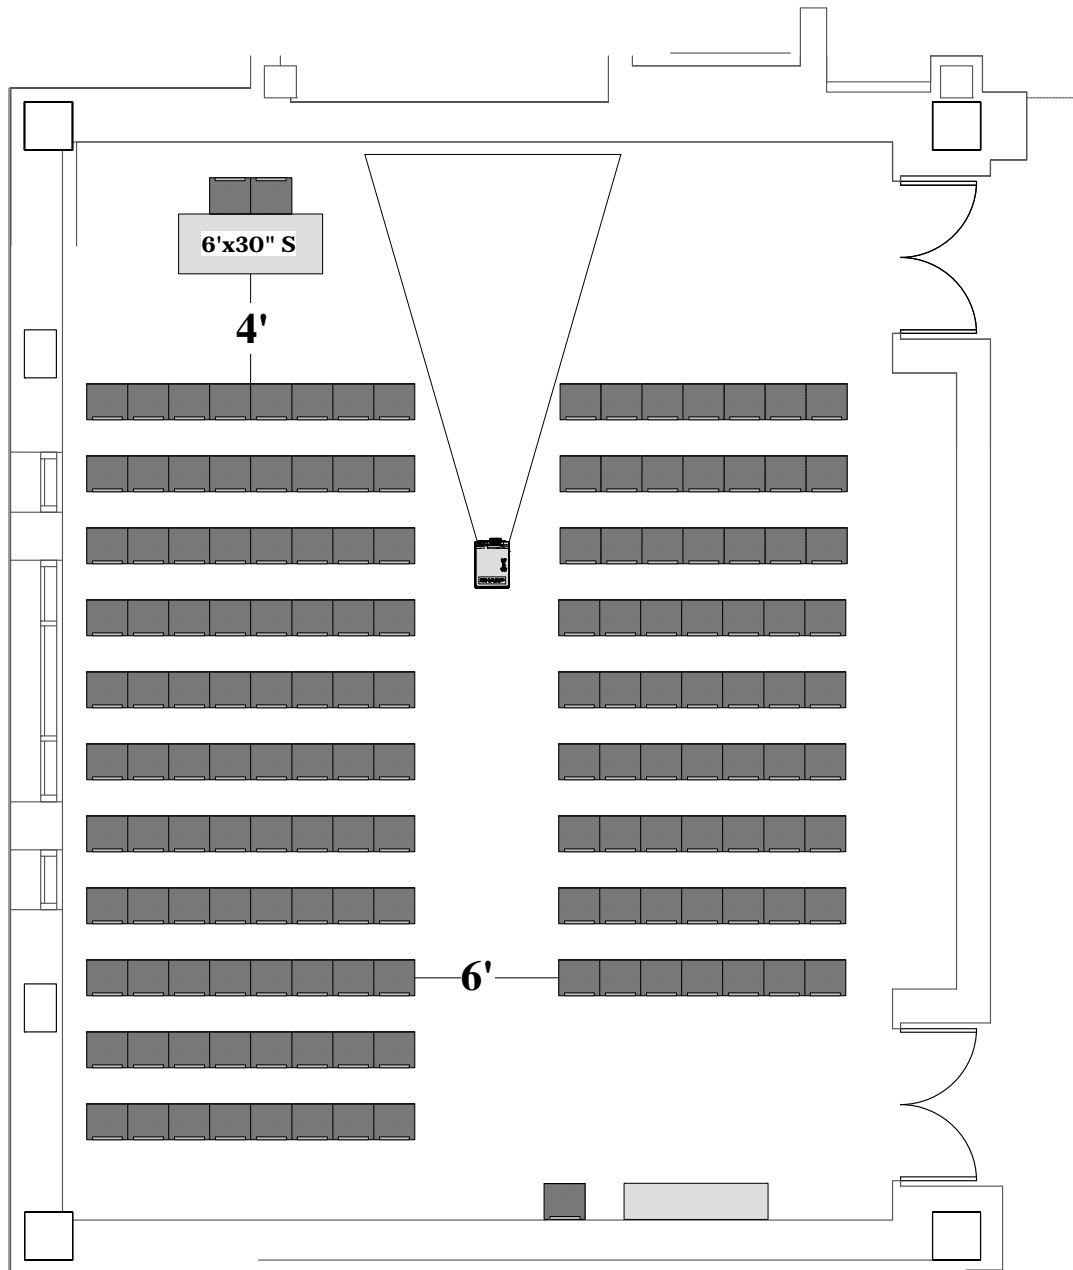

Meeting Room 3

1 - 6'x30" skirted head table w/2 chairs

1 - 6'x18" table in back

1 - chair in back

Theater for 151