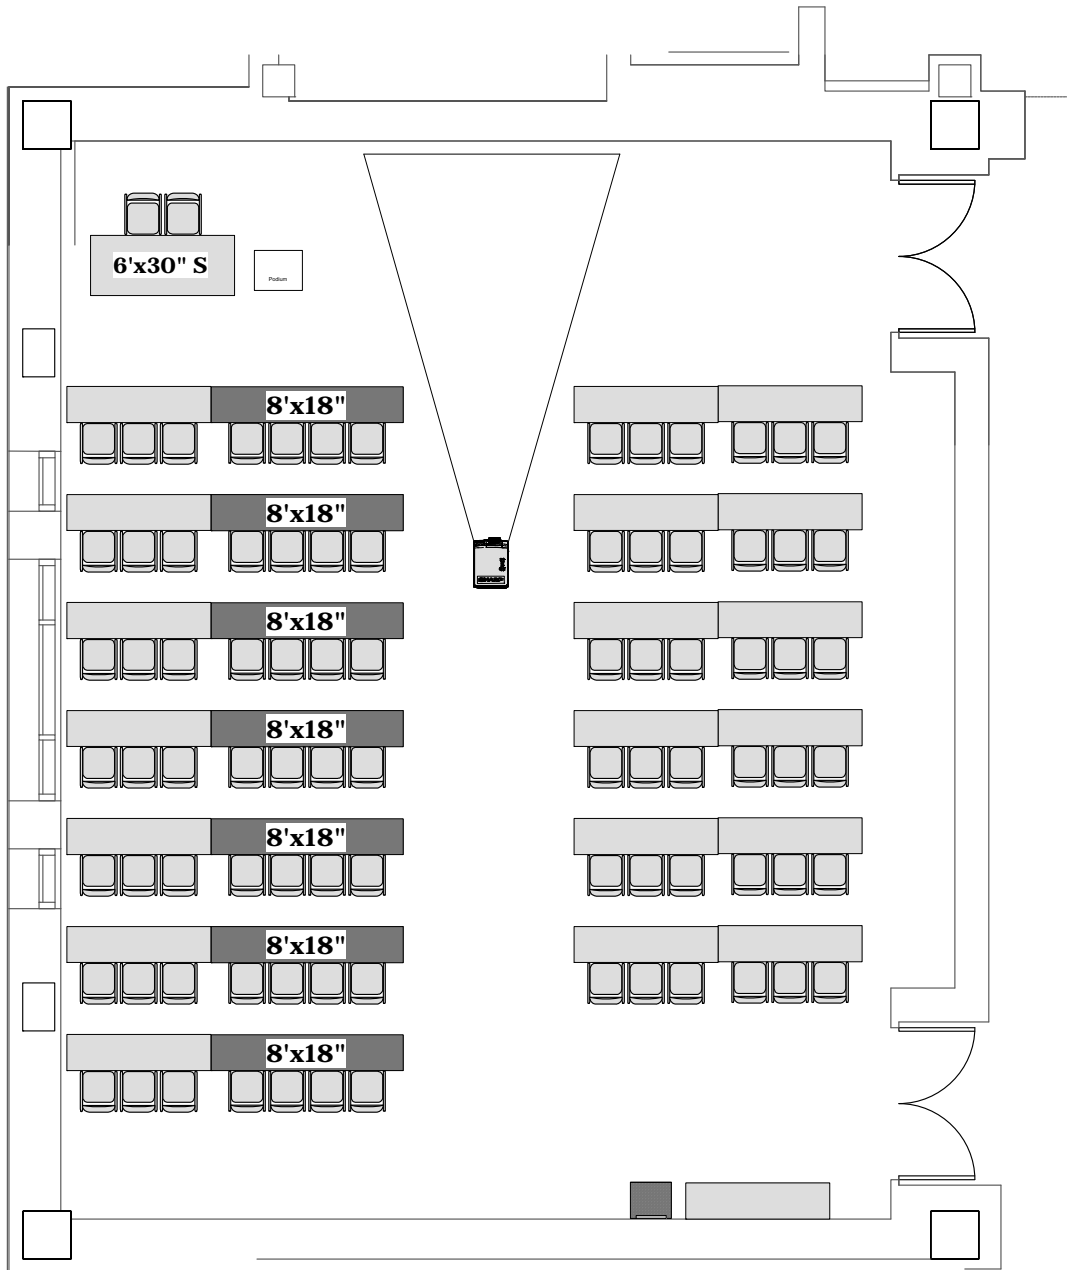

# Meeting Room 3

1-8'x30" skirted head table w/4 chairs

19-6'x18" tables w/3 chairs

7-8'x18" tables w/4 chairs

Classroom seating for 85

Podium

1 - 6'x18" table in back

1 - chair in back for facilitator

Total seating for 88