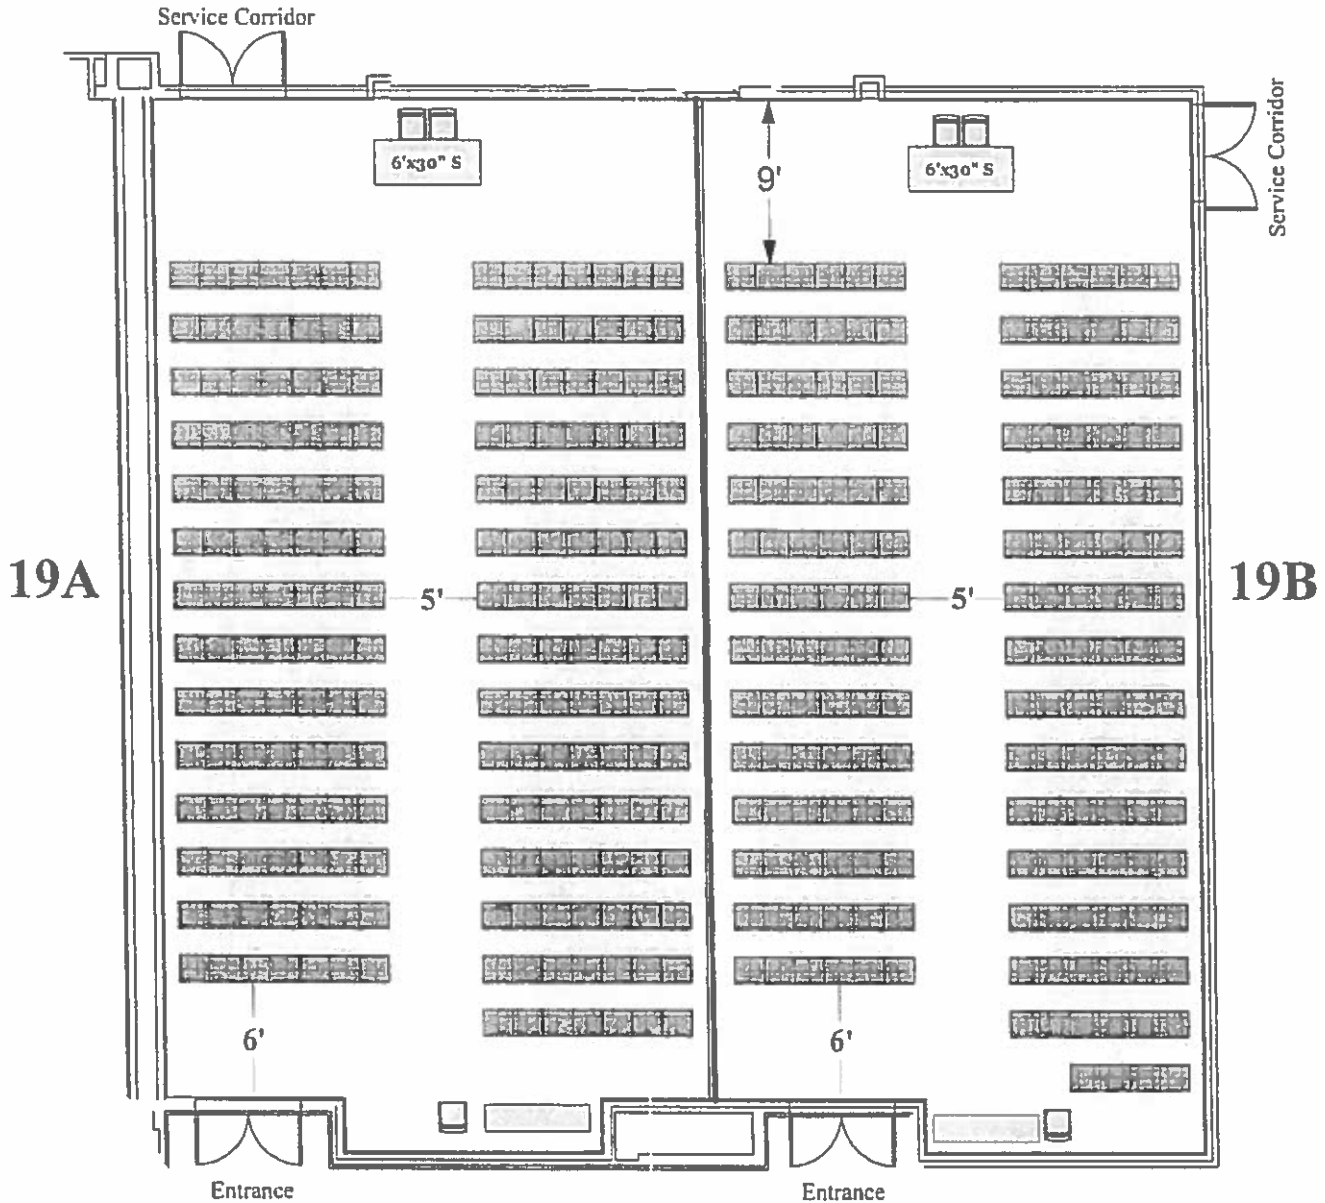

TCEA
 SET #2
 February 2-5, 2016
Meeting Room 19

MR 19A

Tech Apps (Tues)
Presentation Room (Wed-Fri)
 1-6'x30" skirted head table
 with 2 chairs
 1- 6'x18" plain tables in alcove
 with one chair
 Theater seating for 203

MR 19B

Tech Apps (Tues)
Presentation Room (Wed-Fri)
 1-6'x30" skirted head table w/ 2 chairs
 1- 6'x18" plain tables in alcove
 with one chair
 Theater seating for 178