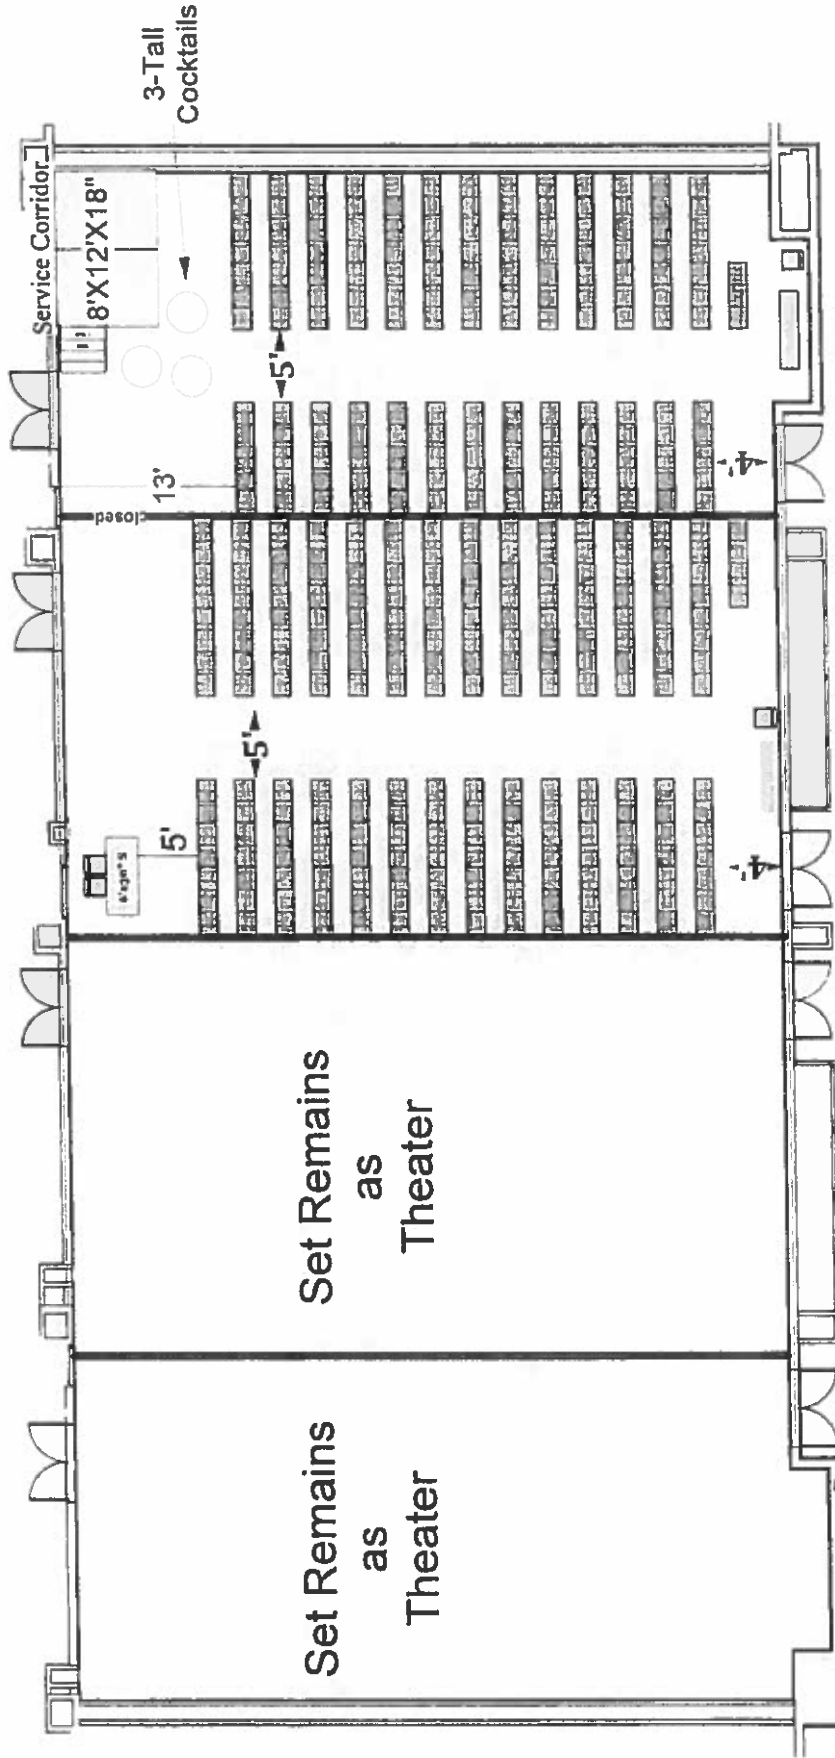

TCEA
 February 2-February 5, 2015
 SET #2
 (Tues-Fri)

Meeting Room 18

18D
 8'x12'x18" stage with
 3 tall cocktail tables with linen
 1- 6'x18" plain table in alcove
 with one chair
 Theater seating for 159
 (Tues-Fri)

18C
 1-6'x30" skirted
 head table w/2 chairs
 1- 6'x18" plain table at back
 with one chair
 Theater seating for 214
 (Tues-Fri)

18A
18B