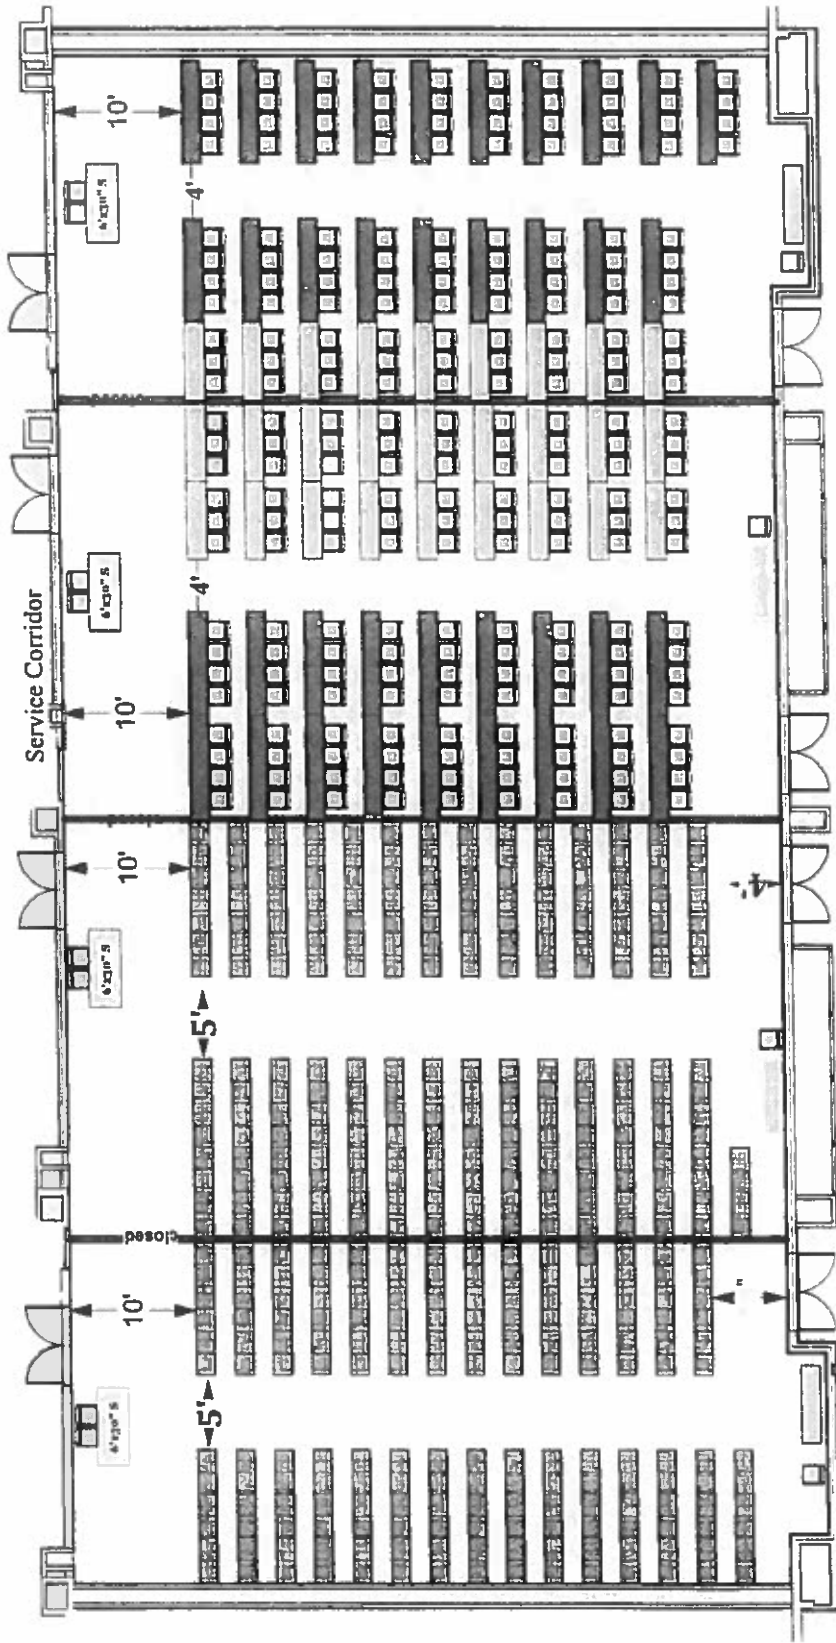

TCEA

January 31-February 5, 2016

Meeting Room 18--SET #1

18A

STEM Academy (Mon)
 Tech Apps (Tues)
 Presentation Room (Wed-Fri)
 1-6'x30" skirted
 head table w/2 chairs
 1-6'x18" plain table in alcove
 with one chair
 Theater seating for 174

18B

STEM Academy (Mon)
 Tech Apps (Tues)
 Presentation Room (Wed-Fri)
 1-6'x30" skirted
 head table w/2 chairs
 1-6'x18" plain table in alcove
 with one chair
 Theater seating for 214

Entrance

18C

STEM Academy (Mon)
 1-6'x30" skirted
 head table w/2 chairs
 18-8'x18" tables w/4 chairs
 18-6'x18" tables w/3 chairs
 1-6'x18" Plain Table in Back of Room
 with one chair
 Classroom seating for 176

18D

STEM Academy (Mon)
 1-6'x30" skirted
 head table w/2 chairs
 18-8'x18" tables w/4 chairs
 20-6'x18" tables w/3 chairs
 1-6'x18" Plain Table in Back of Room
 with one chair