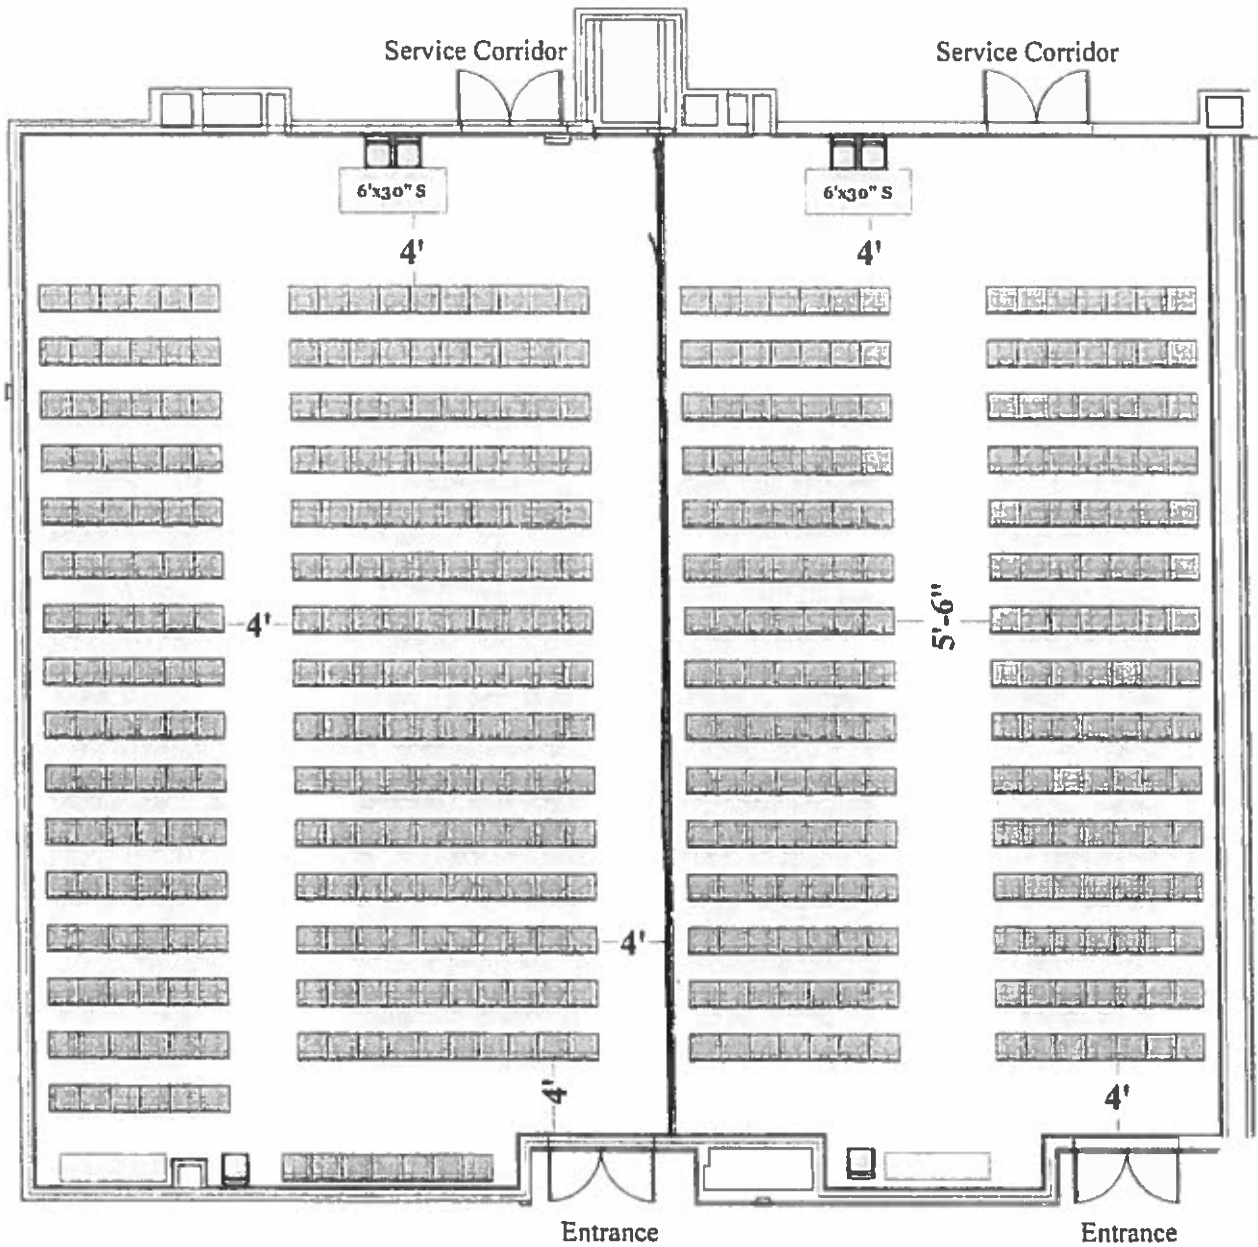

TCEA
January 31-February 5, 2016

STEM Academy (Mon)
Tech Apps (Tues)
Presentation Room (Wed-Fri)

Meeting Room 17

17A

1-6'x30" skirted
head table w/2 chairs
1- 6'x18" plain table in alcove
with one chair
Theater seating for 253

17B

1-6'x30" skirted
head table w/2 chairs
1- 6'x18" plain table in alcove
with one chair
Theater seating for 210