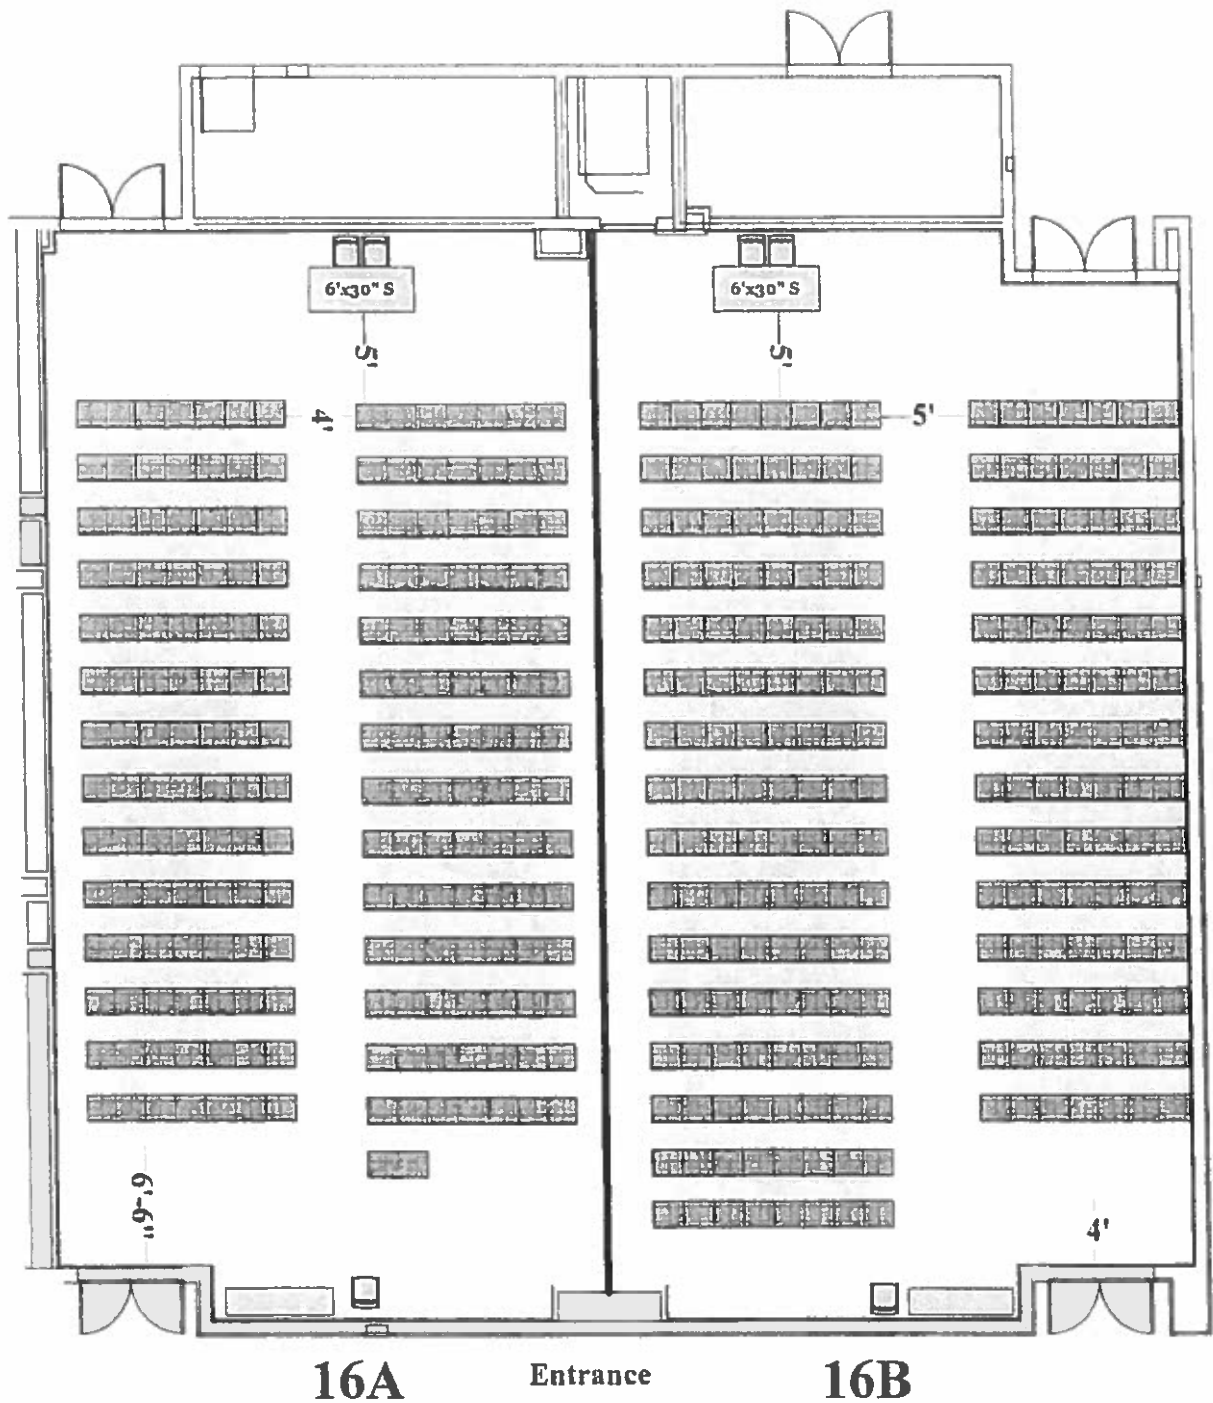

TCEA
January 31-February 5, 2016
Meeting Room 16A, B

Google Academy (Mon)
iPAD Academy (Tues)
Presentation Room (Wed-Fri)

1-6'x30" skirted head table w/2 chairs
 1- 6'x18" plain table at back of room
 with one chair
 Theater seating for 198

1-6'x30" skirted head table w/2 chairs
 1- 6'x18" plain table at back of room
 with one chair
 Theater seating for 226