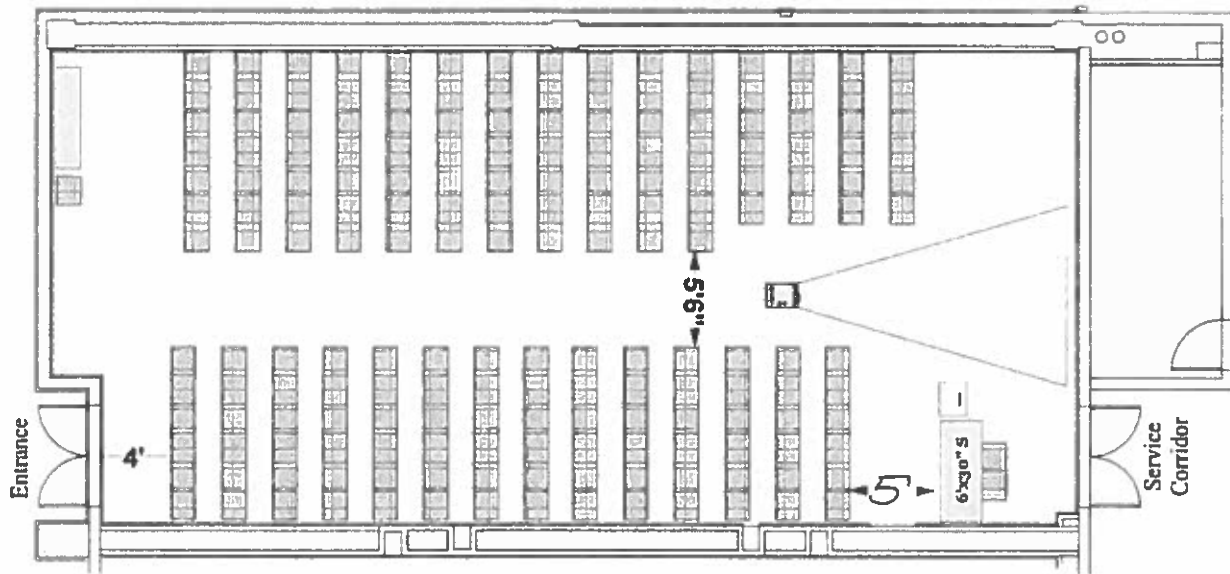

Meeting Room 15

1-8'x30" skirted head table w/4 chairs

Theater seating for 185

Podium

1-6'x18" table in back

1-chair in back for facilitator