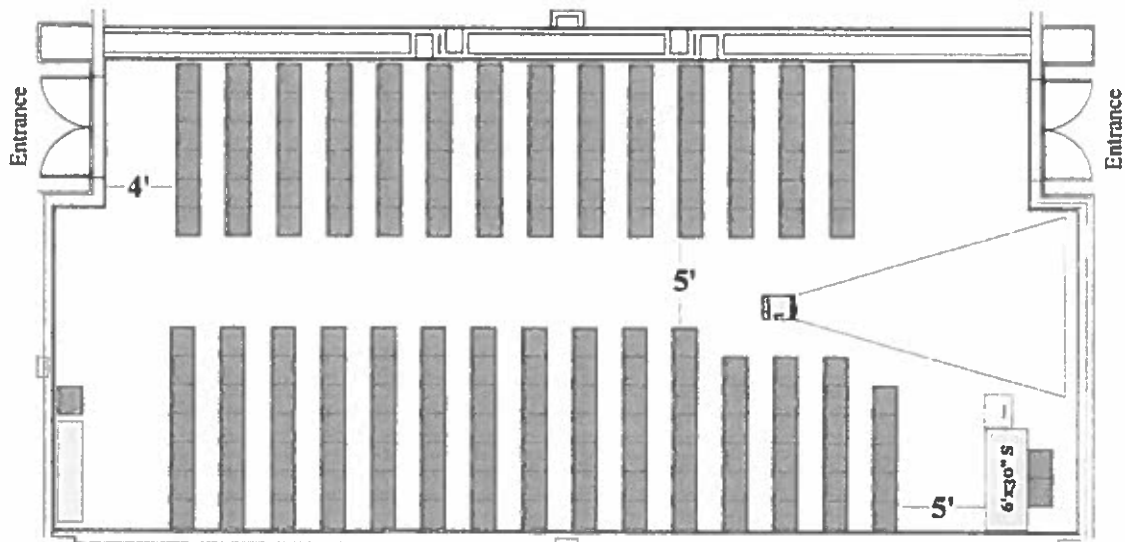

## Meeting Room 14

1-6'x30" skirted head table w/2 chairs

Theater seating for 184

Podium

1-6'x18" table in back

1-chair in back for facilitator