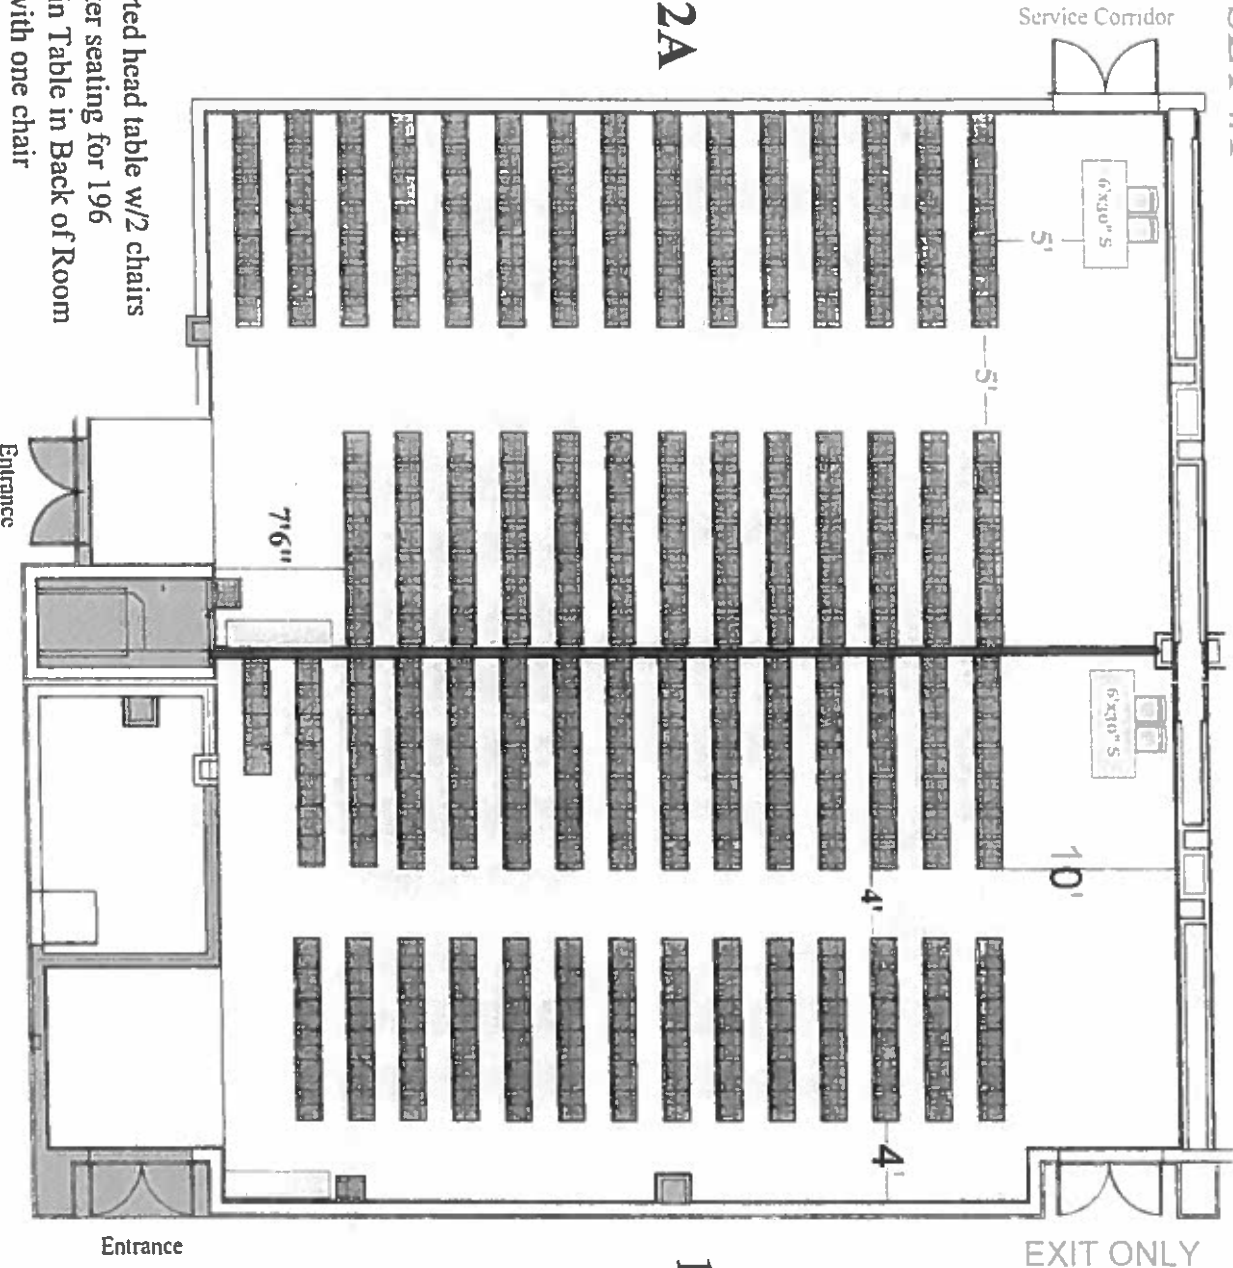

January 31-February 2, 2016

Meeting Room 12

Google Academy (Mon)  
iPAD Academy (Tues)

SET #1

1-6'x30" skirted head table w/2 chairs  
Theater seating for 196  
1-6'X18" Plain Table in Back of Room  
with one chair

12A

12B

1-6'x30" skirted head table w/2 chairs  
Theater seating for 186  
1-6'X18" Plain Table in Back of Room  
with one chair