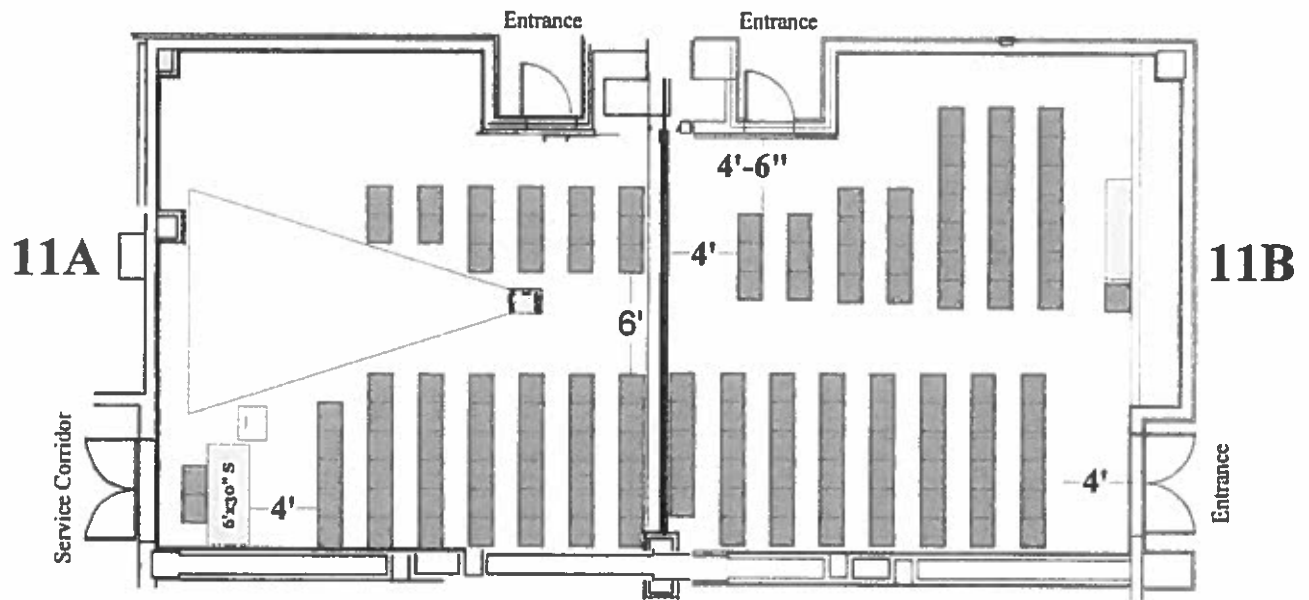

Meeting Room 11

- 1-6'x30" skirted head table w/2 chairs
- Theater seating for 139
- Podium
- 1-6'x18" table in back
- 1-chair in back for facilitator