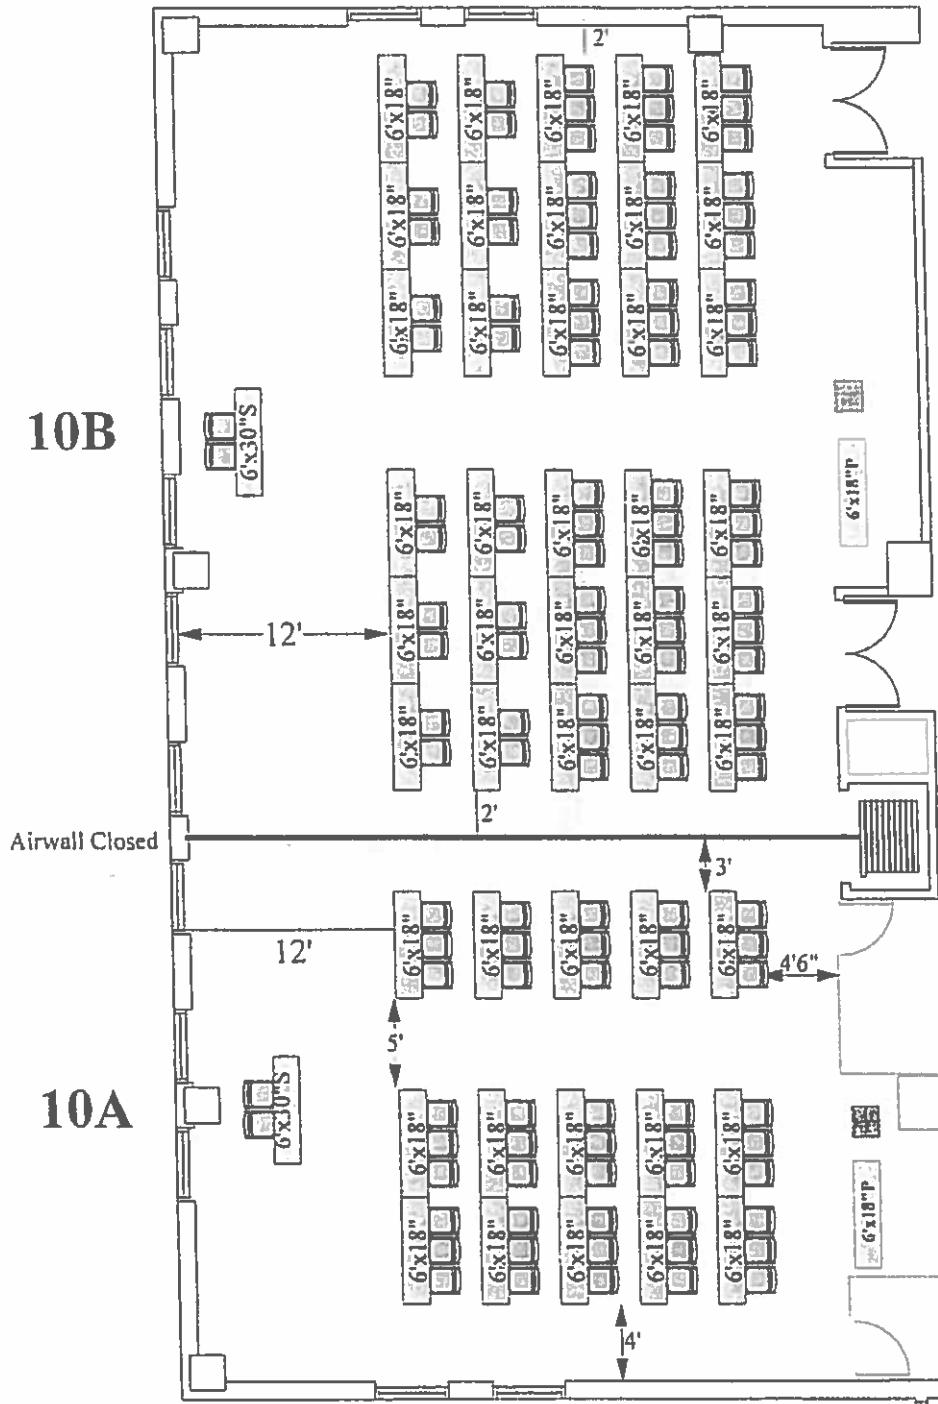

TCEA
January 30-February 5, 2016
Meeting Room 10a,b

MR 10B
BYOD Lab (Mon-Fri)
 1-6'x30" skirted
 head table w/2 chairs
 12-6'x18" tables w/2 chairs
 18- 6'x18" tables w/3 chairs
 Classroom seating for 78
 1-6'x18" plain table
 1-chair for the facilitator

MR 10A
PC Lab (Mon-Fri)
 1-6'x30" skirted
 head table w/2 chairs
 15- 6'x18" tables w/ 3 chairs
 Classroom seating for 45
 1-6'x18" plain table
 1-chair for the facilitator