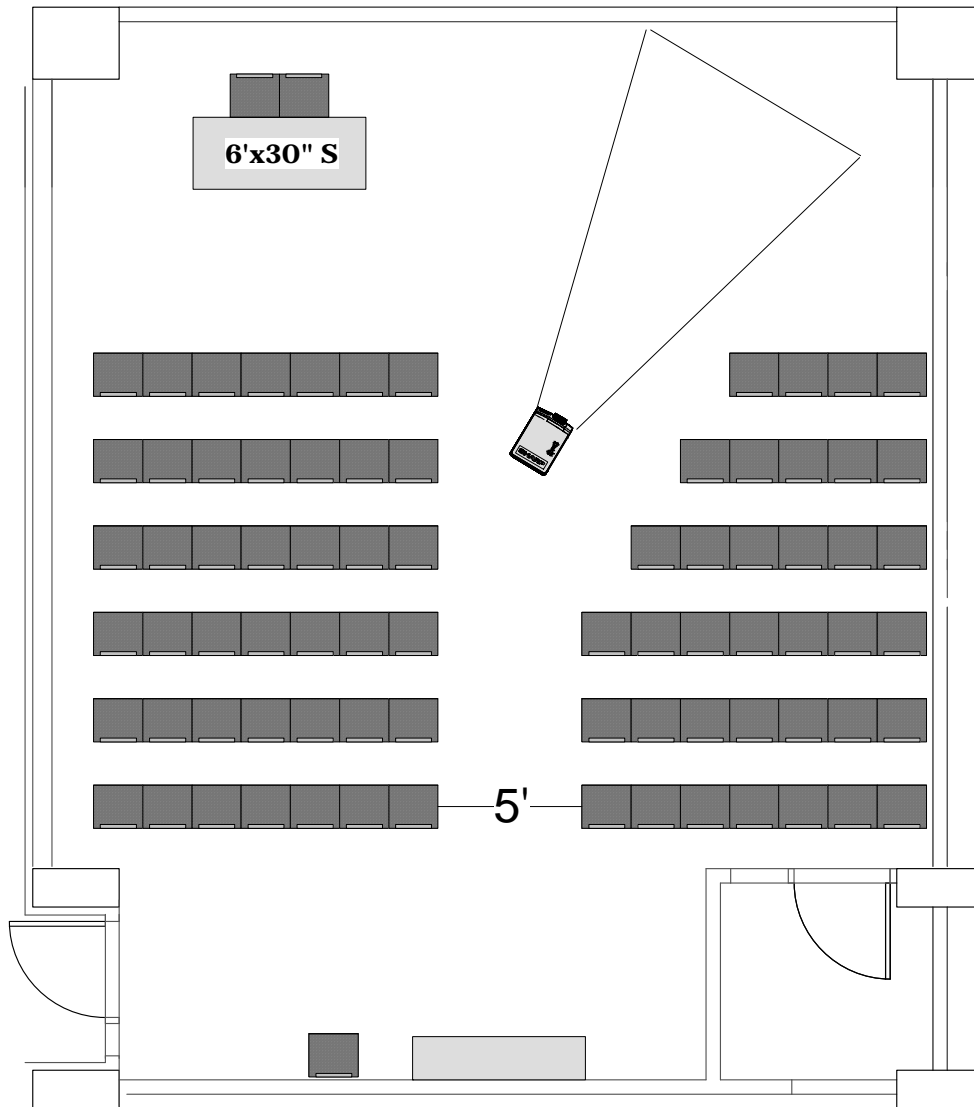

Meeting Room 1

- 1 - 6'x30" skirted head table w/2 chairs**
- 1 - 6'x18" plain table (back)**
- 1 - chair in back for facilitator**
- Theater seating for 78**