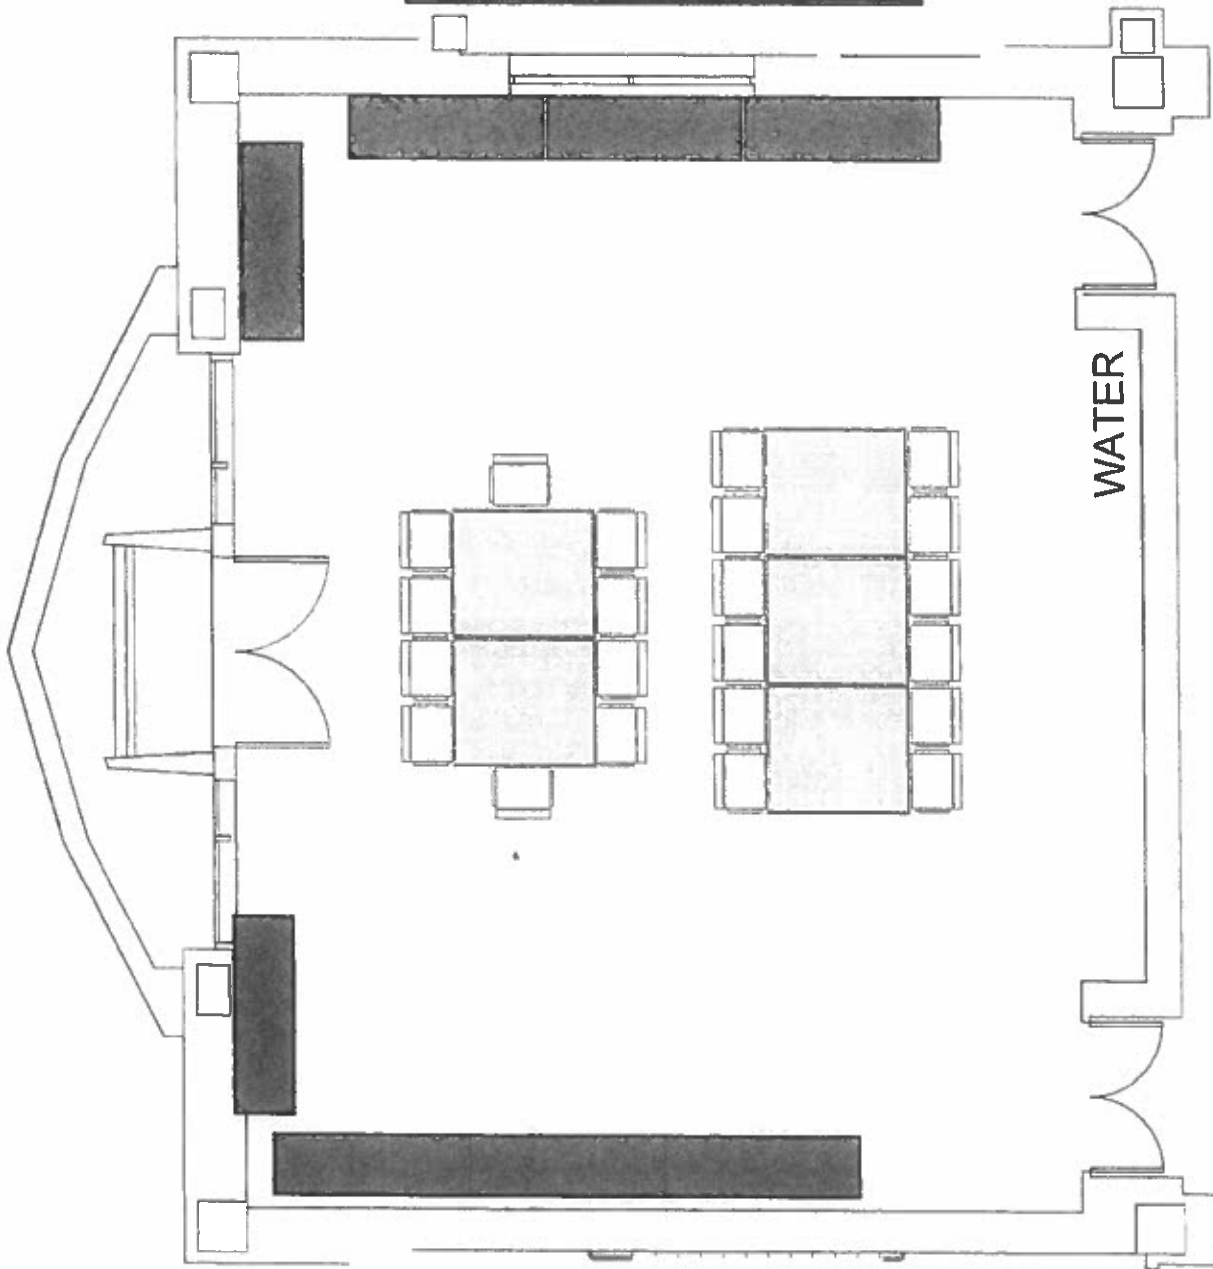

TCEA
January 30-February 5, 2016
Tech Crew Hub
AUSTIN SUITE

Separate Conference Table as per diagram
8-8'X30" Plain Tables around perimeter
1-Water Cooler